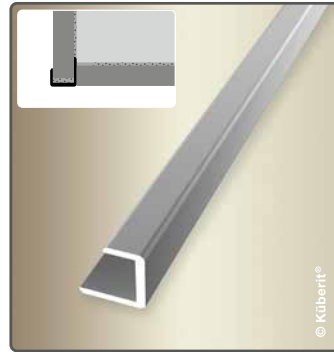

U-ABSCHLUSSPROFIL
U BORDER PROFILE