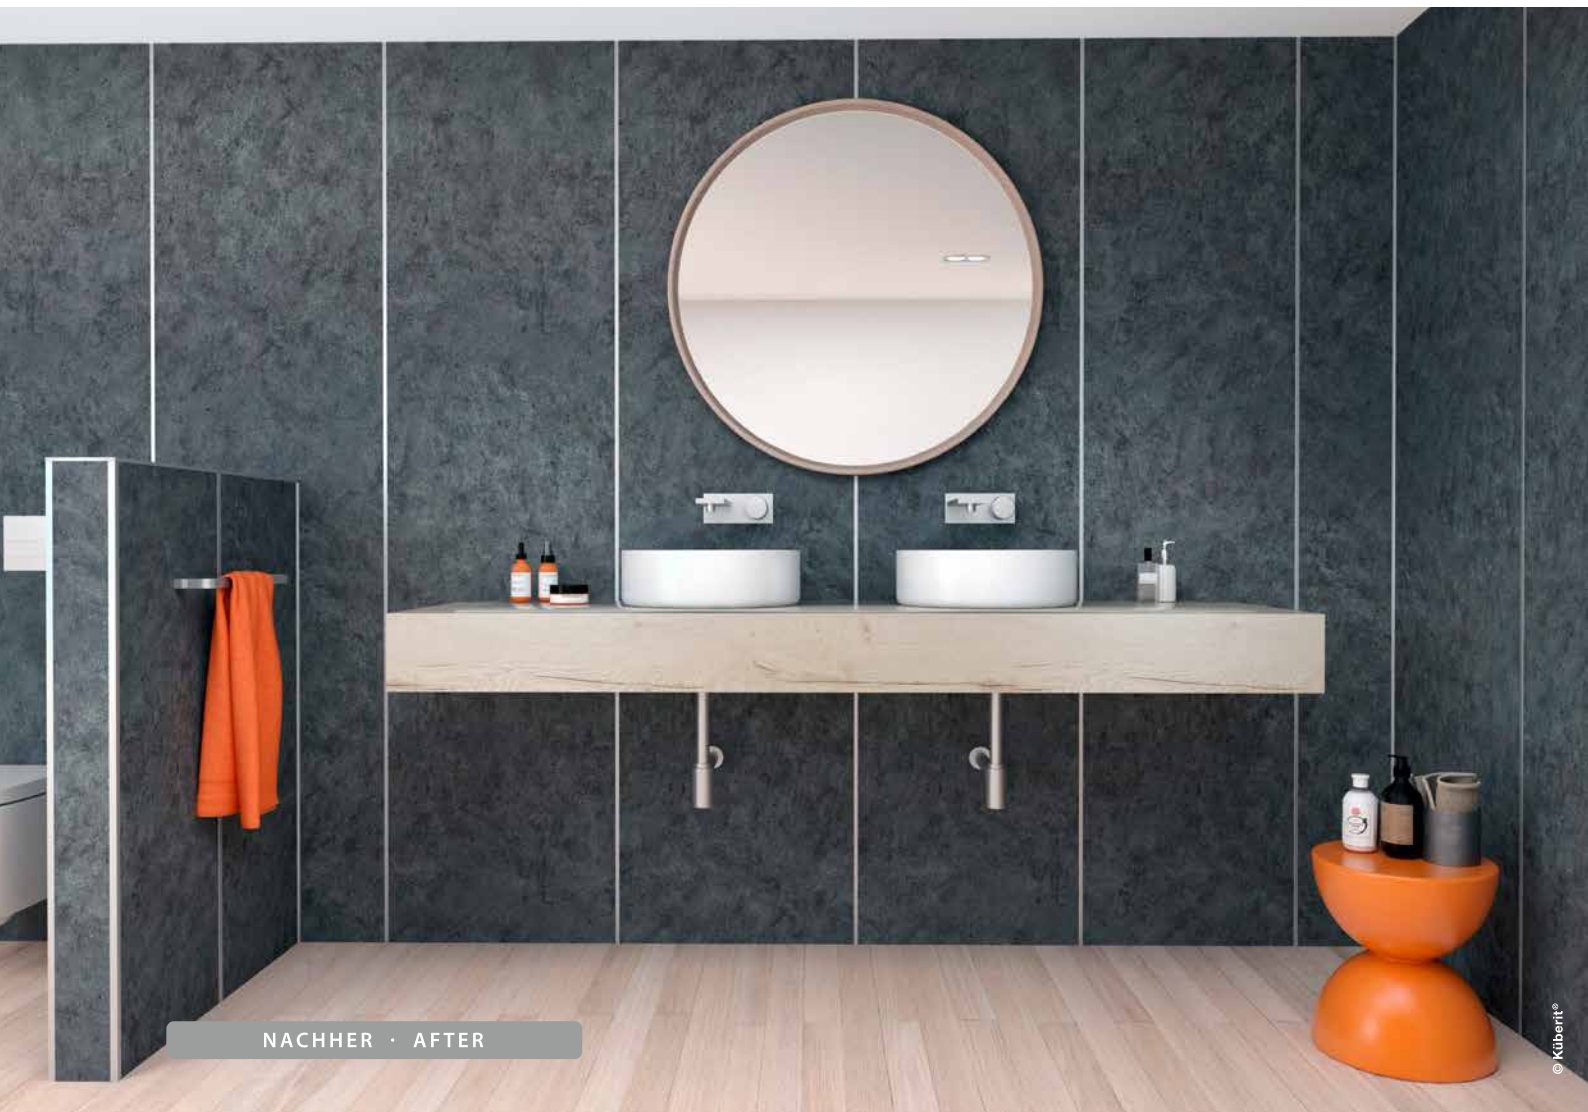

VORHER · BEFORE

NACHHER · AFTER

© Küberit®